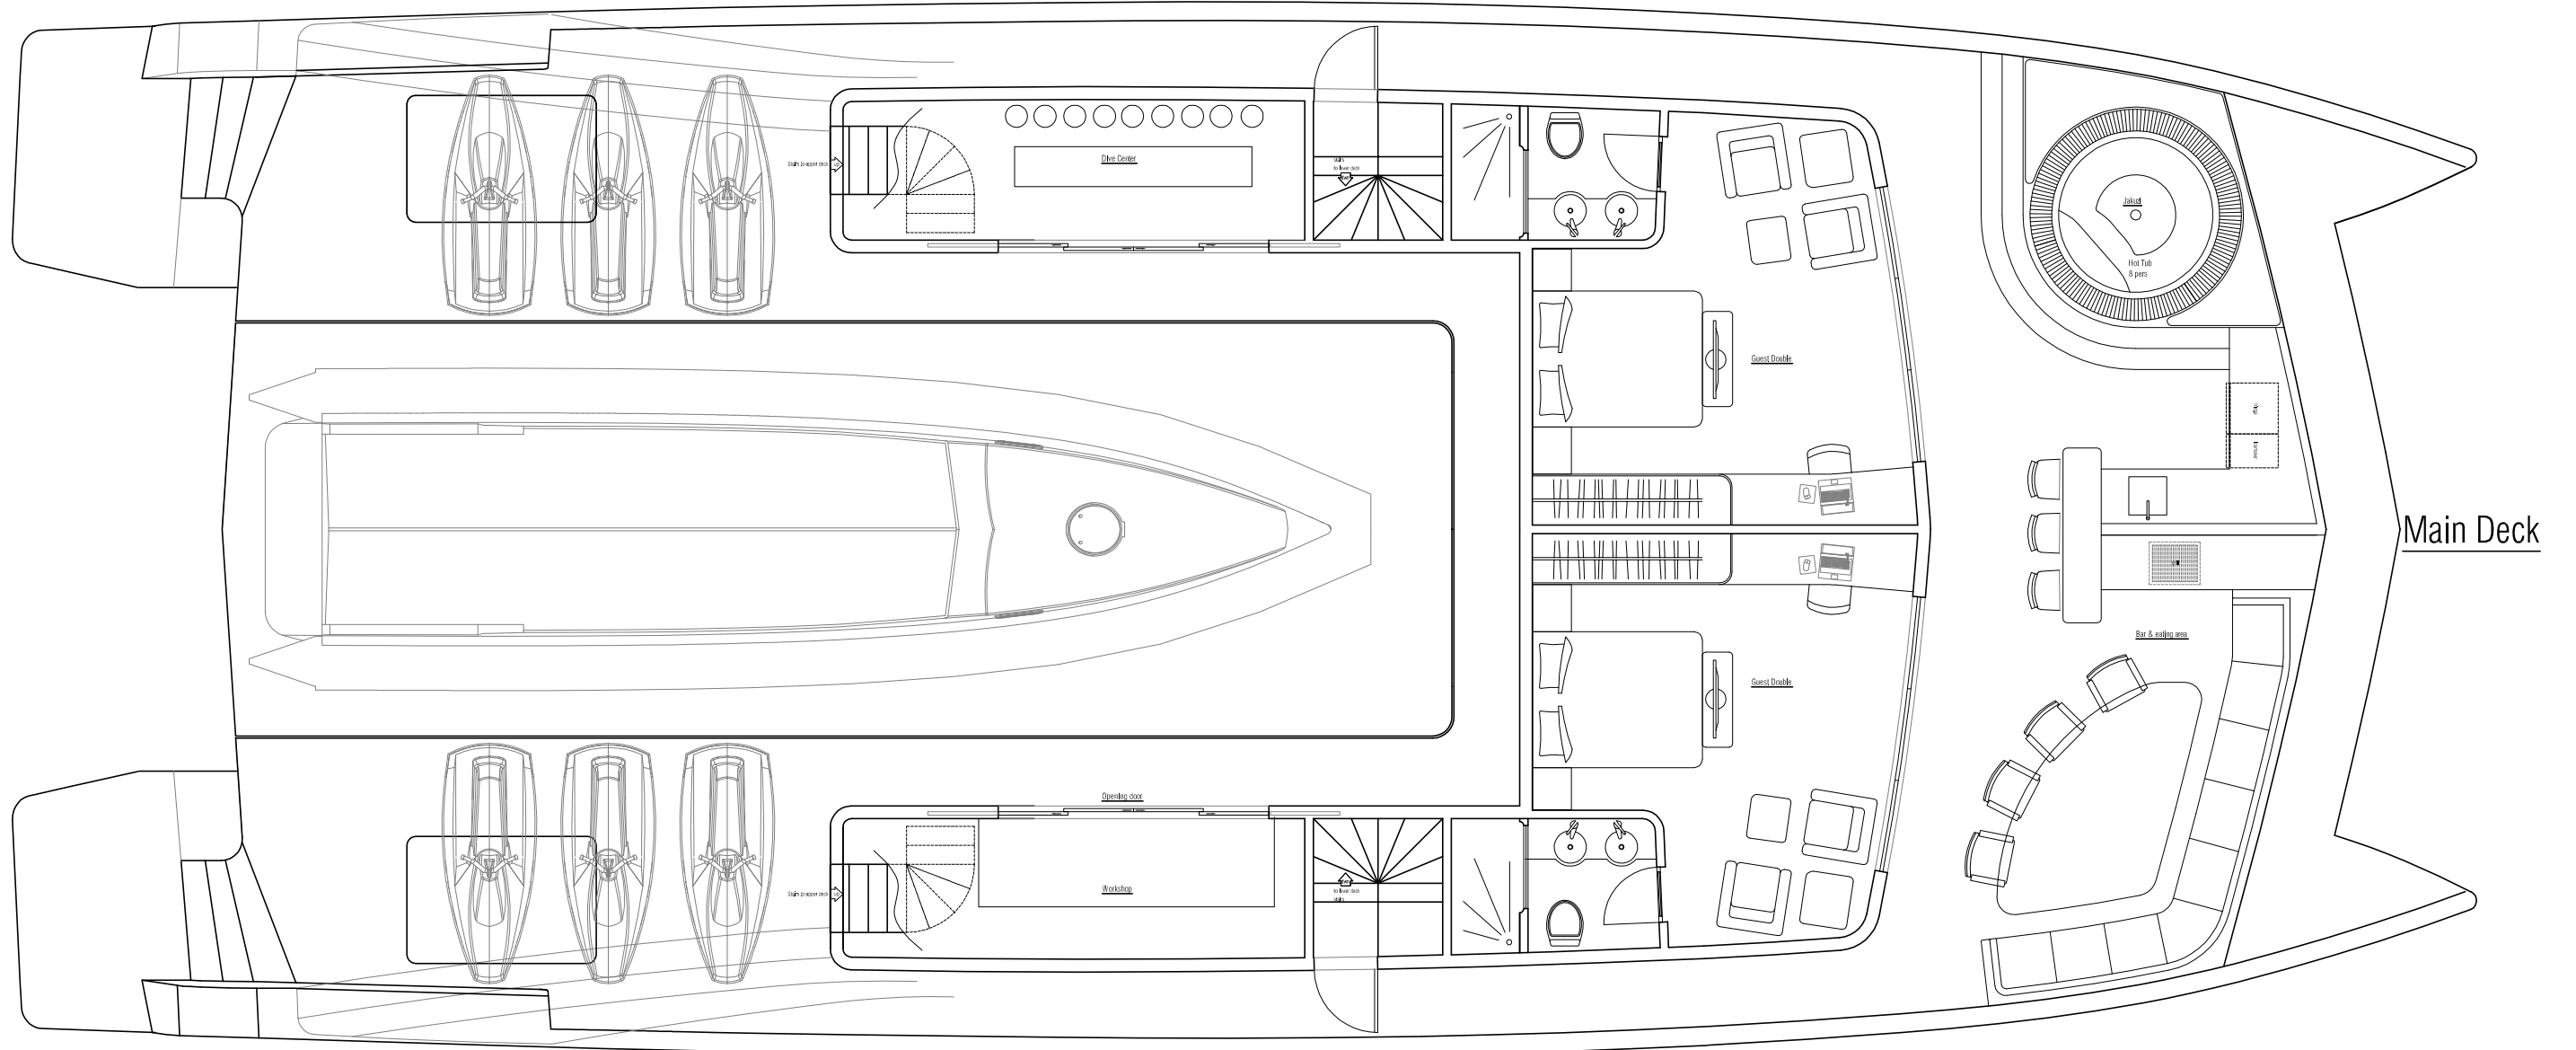

Bridge Deck

 brilliant boats www.brilliantboats.net	29m Shadow Catamaran			
	Preliminary GA			
	Bridge Deck			
LOCATION:	na	DATE:	1 July 2013	
MATERIAL:	na	SCALE:	na	
THICKNESS:	na	DWG No.:	BB-29m - xxx	
NUMBER OF PARTS:	na			

 brilliant boats www.brilliantboats.net	29m Shadow Catamaran	
	Preliminary GA	
Main Deck		
MOD:		
PARTS:		
LOCATION:	na	DATE: 1 July 2013
MATERIAL:	na	SCALE:
THICKNESS:	na	DWG No. BB-29m - xxx
NUMBER OF PARTS:	na	

Lower Deck

 brilliant boats www.brilliantboats.net	29m Shadow Catamaran	
	Preliminary GA	
Lower Deck		
LOCATION:	na	DATE: 1 July 2013
MATERIAL:	na	SCALE:
THICKNESS:	na	DWG No. BB-29m - xxx
NUMBER OF PARTS:	na	